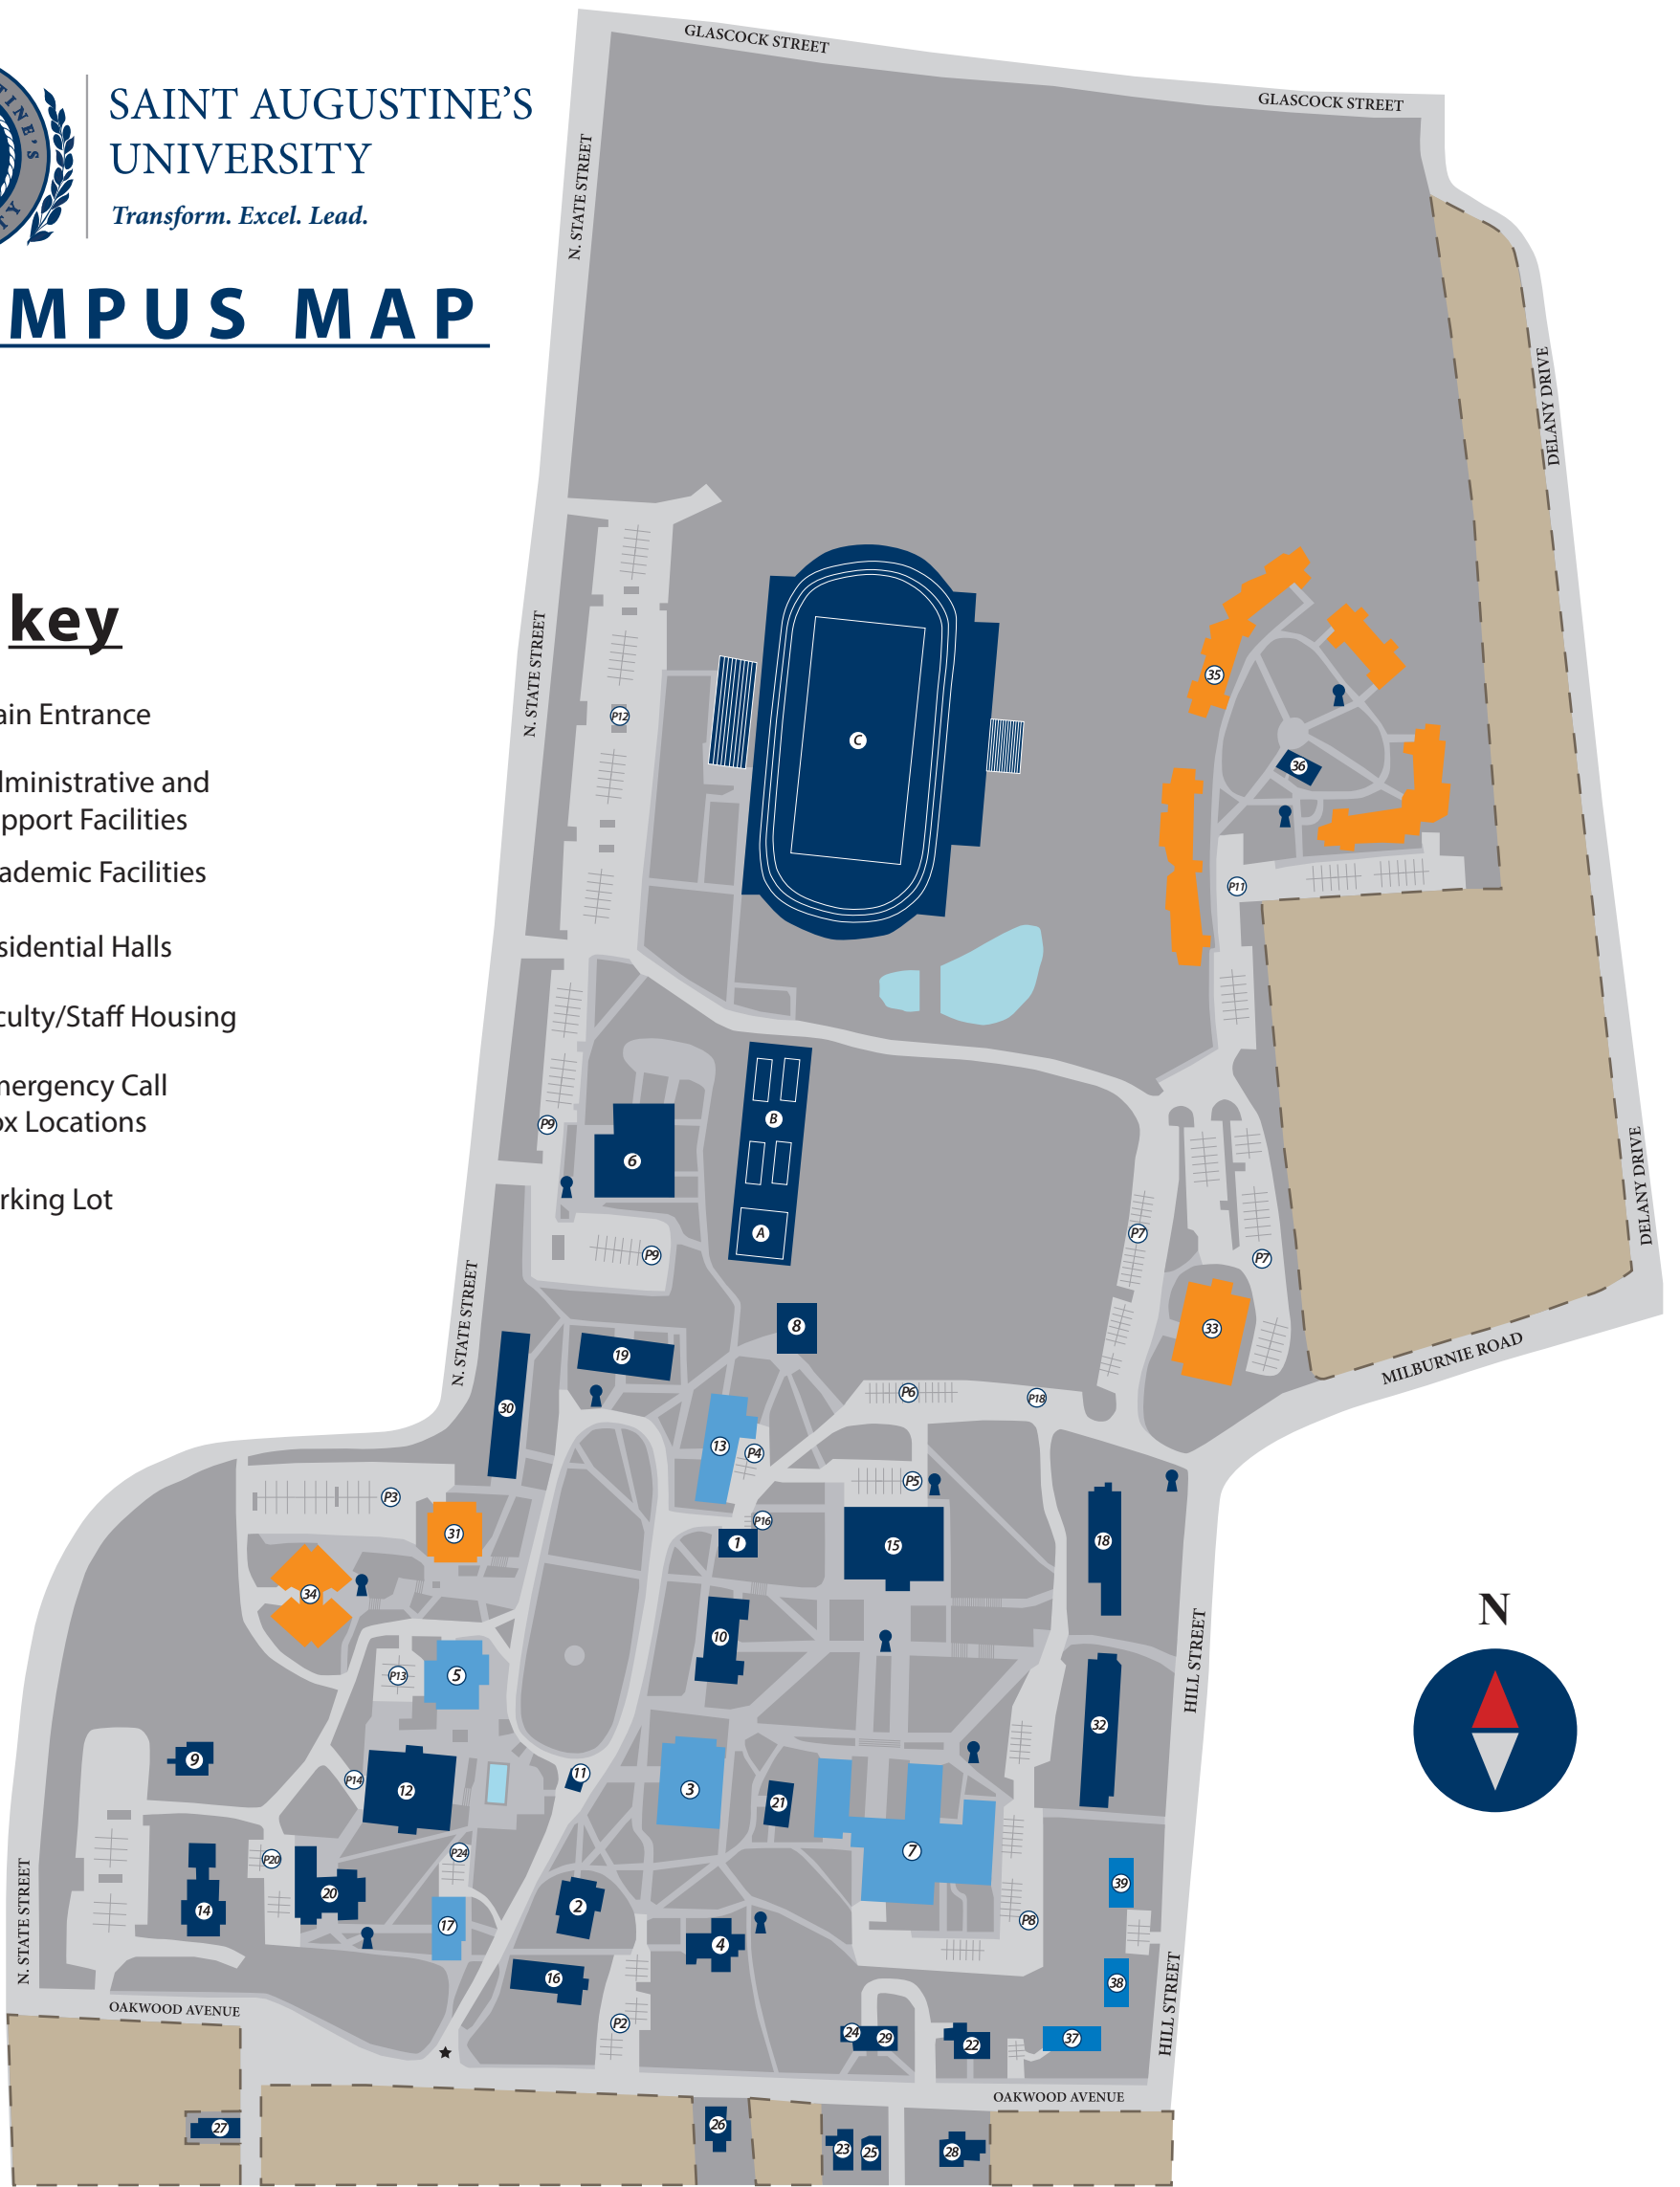

SAINT AUGUSTINE'S
UNIVERSITY

Transform. Excel. Lead.

CAMPUS MAP

key

- ★ Main Entrance
- Administrative and Support Facilities
- Academic Facilities
- Residential Halls
- Faculty/Staff Housing
- 📍 Emergency Call Box Locations
- Ⓟ Parking Lot

1. Mosee Building
2. Benson Building
3. Boyer Building
4. Saint Augustine's Chapel
5. Cheshire Building
6. Julia Chester Emery Gymnasium
7. Seby B. Jones Fine Arts Center
8. Gordon Health Center
9. Heating Plant
10. Hunter Building
11. Information/Security Booth
12. The Prezell R. Robinson Library
13. Penick Hall
14. St. Agnes Hospital
15. Martin Luther King, Jr. Conference Center
16. Taylor Wellness Center
17. Tuttle Building
18. Atkinson Hall
19. Delany Hall
20. Goold Hall
21. Hermitage Hall

22. C.A.P.S. Office
23. Vacant
24. Shipping & Receiving Office
25. The YMCA Learning Center
26. Alumni House
27. Community Development Corp. (CDC)
28. Lulu H. Robinson Manor House
29. Physical Plant Office
30. Baker Hall - Police Department
31. Latham Hall
32. Lynch Hall
33. Boyer Hall
34. Weston Hall
35. Falkcrest
36. Falkcrest Clubhouse
37. Faculty Apartments 1513 - 1519 Oakwood Avenue
38. Faculty Apartments 405 - 411 Hill Street
39. Faculty Apartments 417 - 423 Hill Street

- A. Outdoor Basketball Courts
- B. Tennis Courts
- C. George Williams Athletic Complex
- P2. President's Lot
- P3. Weston/Latham Lot
- P4. Penick Lot
- P5. MLK Cafeteria Lot
- P6. Gravel Lot
- P7. Boyer Hall Lots
- P8. WAUG/Atkinson/Lynch Lot
- P9. Emery Gym Lot
- P11. Falkcrest Lot
- P12. Williams Athletics Complex Lot
- P13. Cheshire Lot
- P14. Robinson Library Lot
- P16. Mosee Lot
- P18. J.J. Sansom Jr. Drive Lot
- P20. Goold Hall Lot
- P24. Tuttle Hall Lot